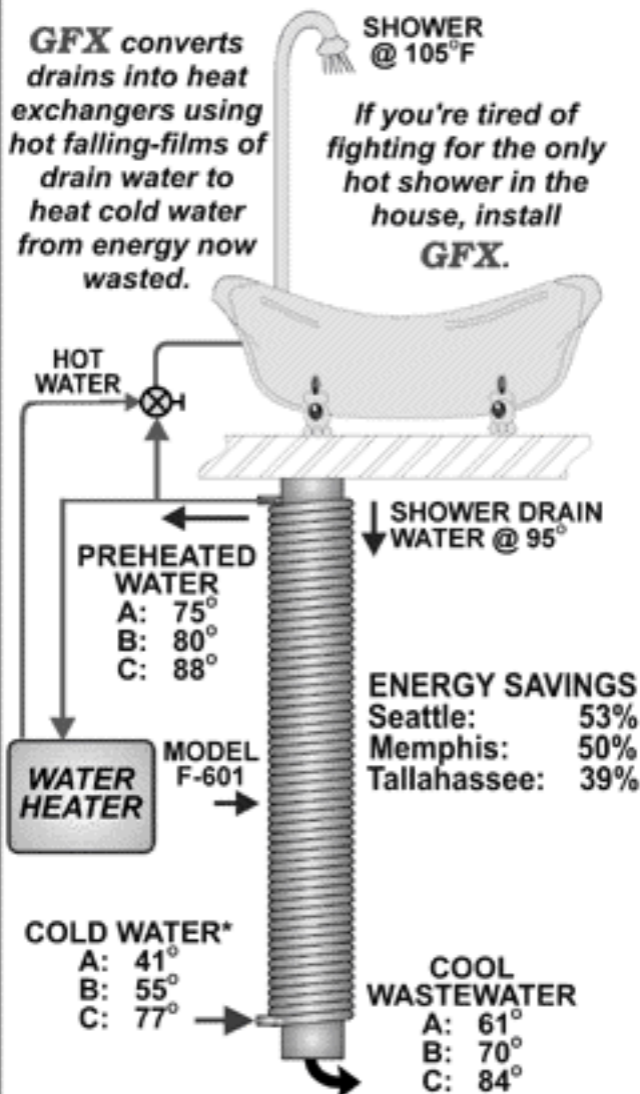

# GFX Recycles \$-Energy &

Eliminates Cold Showers By Multiplying  
A Water Heater's Shower-Capacity:  
Triple For Electric,  
Several-fold For Gas, Endless For Oil.

*GFX converts drains into heat exchangers using hot falling-films of drain water to heat cold water from energy now wasted.*

SHOWER  
@ 105°F

*If you're tired of fighting for the only hot shower in the house, install **GFX**.*

\*Cold Water Temperature Averages Vary Greatly  
A: Seattle 41° - B: Memphis 55° - C: Tallahassee 77°